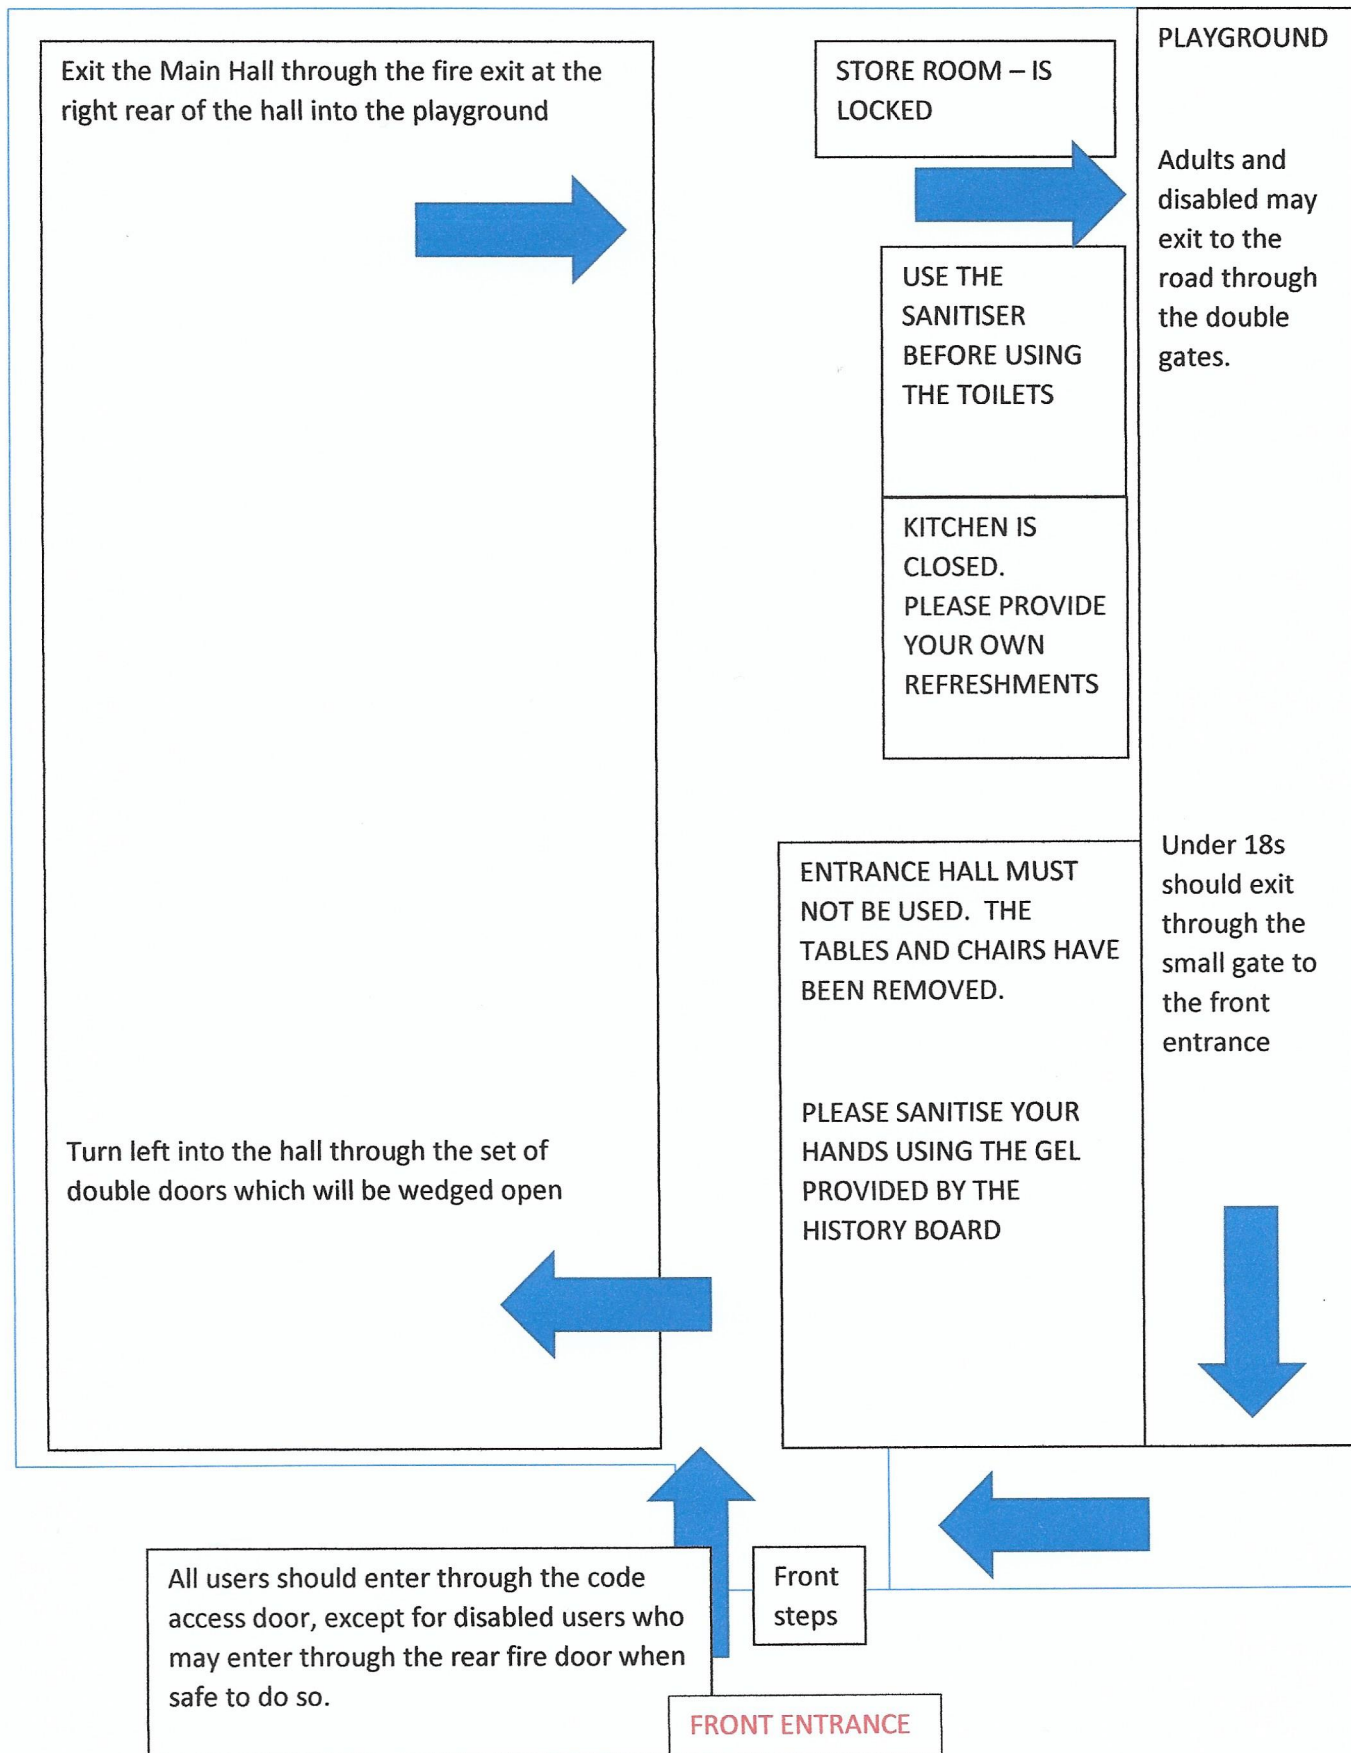

# STOKE BISHOP VILLAGE HALL – COVID-19 ONE WAY ENTRY AND EXIT ROUTE

This plan is for illustrative purposes only and is not to scale